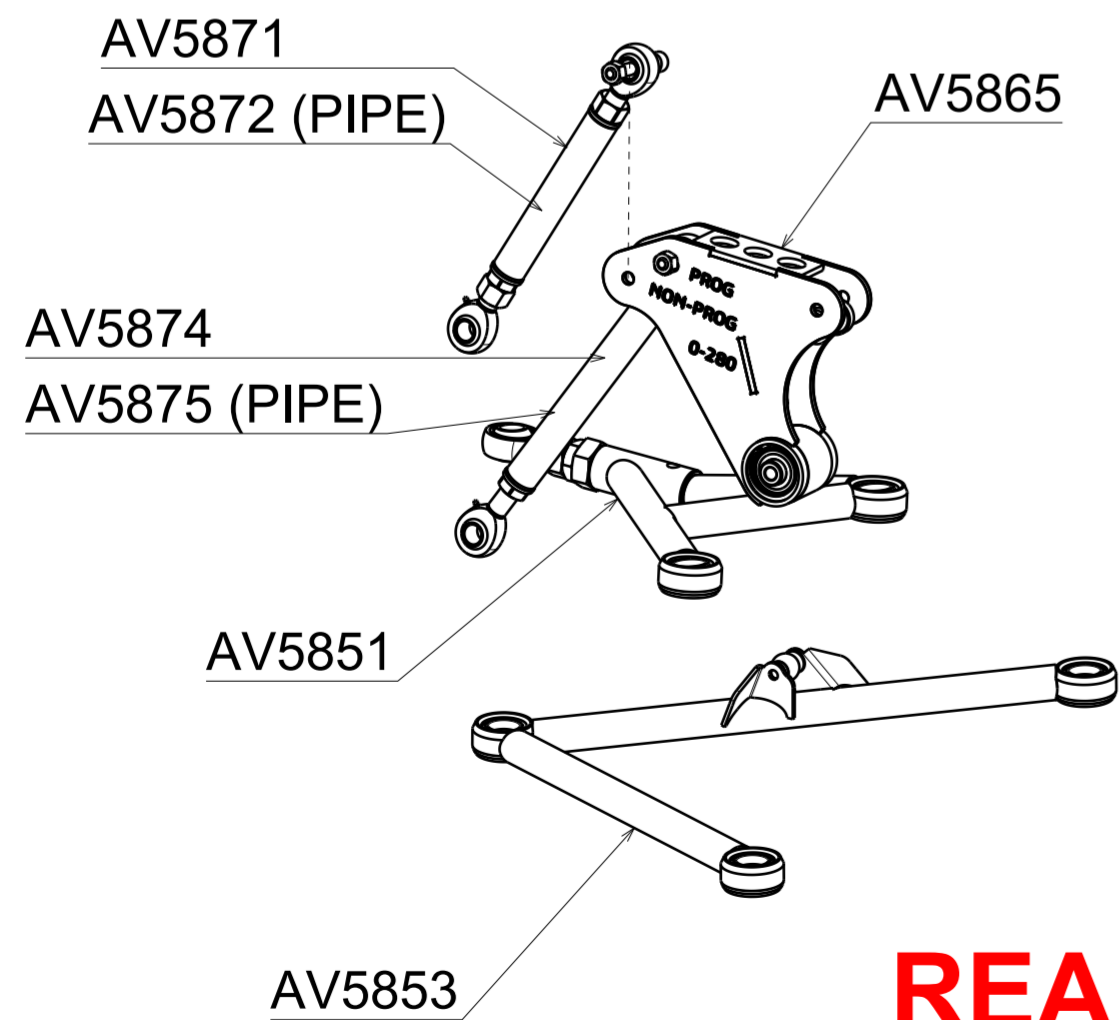

**FRONT**

**REAR**

PART NR	PART NAME	QTY
AV5830	FC2 ROCKER FRONT ASSEMBLY	2
AV5832	FC2 PUSHROD FRONT ASSEMBLY L=350mm	2
AV5834	FC2 PUSHROD FRONT PIPE (AV5832)	2
AV5838	FC2 WISHBONE REAR LOWER RIGHT ASSEMBLY	1
AV5849	FC2 WISHBONE REAR UPPER RIGHT ASSEMBLY	1
AV5851	FC2 WISHBONE REAR UPPER LEFT ASSEMBLY	1
AV5853	FC2 WISHBONE REAR LOWER LEFT ASSEMBLY	1
AV5865	FC2 ROCKER REAR ASSEMBLY	2
AV5871	FC2 PUSHROD REAR NON PROGRESSIVE ASSY L=305mm	2
AV5872	FC2 PUSHROD REAR NON PROGRESSIVE PIPE (AV5871)	2
AV5874	FC2 PUSHROD REAR PROGRESSIVE ASSY L=270mm	2
AV5875	FC2 PUSHROD REAR PROGRESSIVE PIPE (AV5874)	2
AV5877	FC2 WISHBONE FRONT LOWER LEFT ASSEMBLY	1
AV5883	FC2 WISHBONE FRONT UPPER LEFT ASSEMBLY	1
AV5886	FC2 WISHBONE FRONT LOWER RIGHT ASSEMBLY	1
AV5897	FC2 WISHBONE FRONT UPPER RIGHT ASSEMBLY	1

**SUPERCAR LITES**

**Olsbergs MSE**

**Avitas  
Motorsport**

AV6007

WISHBONES  
AND  
PUSHRODS