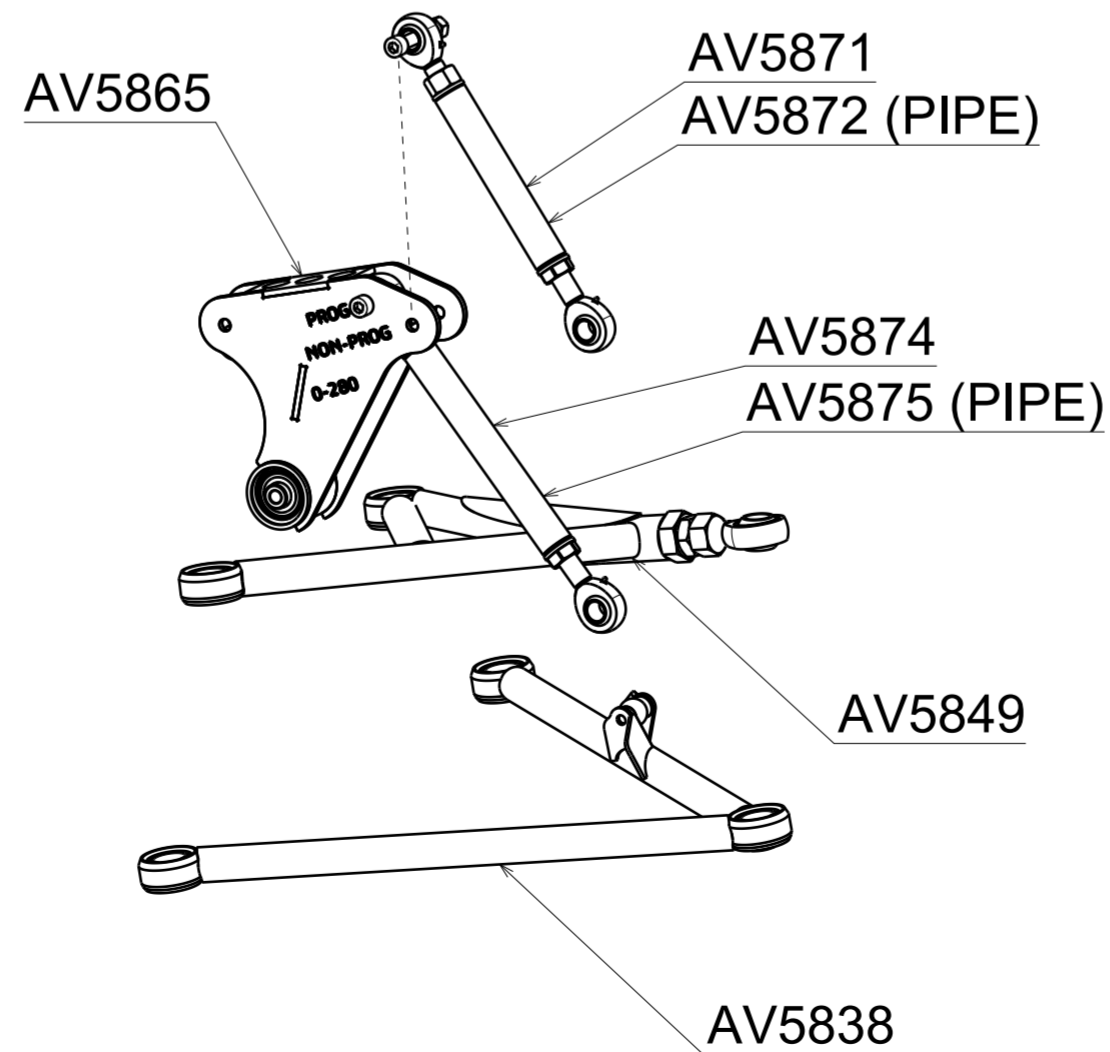

**FRONT**

**REAR**

PART NR	PART NAME	QTY
AV5830	FC2 ROCKER FRONT ASSEMBLY	2
AV5832	FC2 PUSHROD FRONT ASSEMBLY L=350mm	2
AV5834	FC2 PUSHROD FRONT PIPE (AV5832)	2
AV5838	FC2 WISHBONE REAR LOWER RIGHT ASSEMBLY	1
AV5849	FC2 WISHBONE REAR UPPER RIGHT ASSEMBLY	1
AV5851	FC2 WISHBONE REAR UPPER LEFT ASSEMBLY	1
AV5853	FC2 WISHBONE REAR LOWER LEFT ASSEMBLY	1
AV5865	FC2 ROCKER REAR ASSEMBLY	2
AV5871	FC2 PUSHROD REAR NON PROGRESSIVE ASSY L=305mm	2
AV5872	FC2 PUSHROD REAR NON PROGRESSIVE PIPE (AV5871)	2
AV5874	FC2 PUSHROD REAR PROGRESSIVE ASSY L=270mm	2
AV5875	FC2 PUSHROD REAR PROGRESSIVE PIPE (AV5874)	2
AV5877	FC2 WISHBONE FRONT LOWER LEFT ASSEMBLY	1
AV5883	FC2 WISHBONE FRONT UPPER LEFT ASSEMBLY	1
AV5886	FC2 WISHBONE FRONT LOWER RIGHT ASSEMBLY	1
AV5897	FC2 WISHBONE FRONT UPPER RIGHT ASSEMBLY	1

**SUPERCAR LITES**

**Olsbergs MSE**

**Avitas  
Motorsport**

AV6007

WISHBONES  
AND  
PUSHRODS