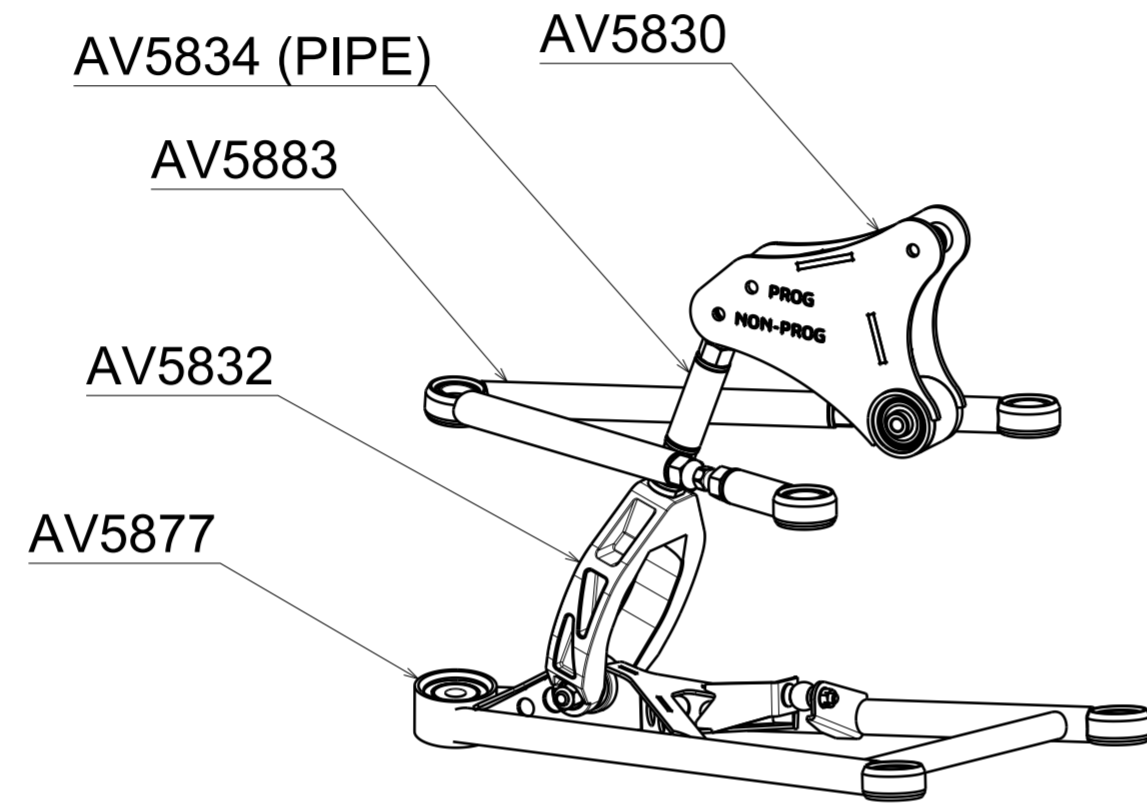

**FRONT**

**REAR**

PART NR	PART NAME	QTY
AV5830	FC2 ROCKER FRONT ASSEMBLY	2
AV5832	FC2 PUSHROD FRONT ASSEMBLY L=350mm	2
AV5834	FC2 PUSHROD FRONT PIPE (AV5832)	2
AV5838	FC2 WISHBONE REAR LOWER RIGHT ASSEMBLY	1
AV5849	FC2 WISHBONE REAR UPPER RIGHT ASSEMBLY	1
AV5851	FC2 WISHBONE REAR UPPER LEFT ASSEMBLY	1
AV5853	FC2 WISHBONE REAR LOWER LEFT ASSEMBLY	1
AV5865	FC2 ROCKER REAR ASSEMBLY	2
AV5871	FC2 PUSHROD REAR NON PROGRESSIVE ASSY L=305mm	2
AV5872	FC2 PUSHROD REAR NON PROGRESSIVE PIPE (AV5871)	2
AV5874	FC2 PUSHROD REAR PROGRESSIVE ASSY L=270mm	2
AV5875	FC2 PUSHROD REAR PROGRESSIVE PIPE (AV5874)	2
AV5877	FC2 WISHBONE FRONT LOWER LEFT ASSEMBLY	1
AV5883	FC2 WISHBONE FRONT UPPER LEFT ASSEMBLY	1
AV5886	FC2 WISHBONE FRONT LOWER RIGHT ASSEMBLY	1
AV5897	FC2 WISHBONE FRONT UPPER RIGHT ASSEMBLY	1

**SUPERCAR LITES**

**Olsbergs MSE**

**Avitas  
Motorsport**

AV6007

WISHBONES  
AND  
PUSHRODS