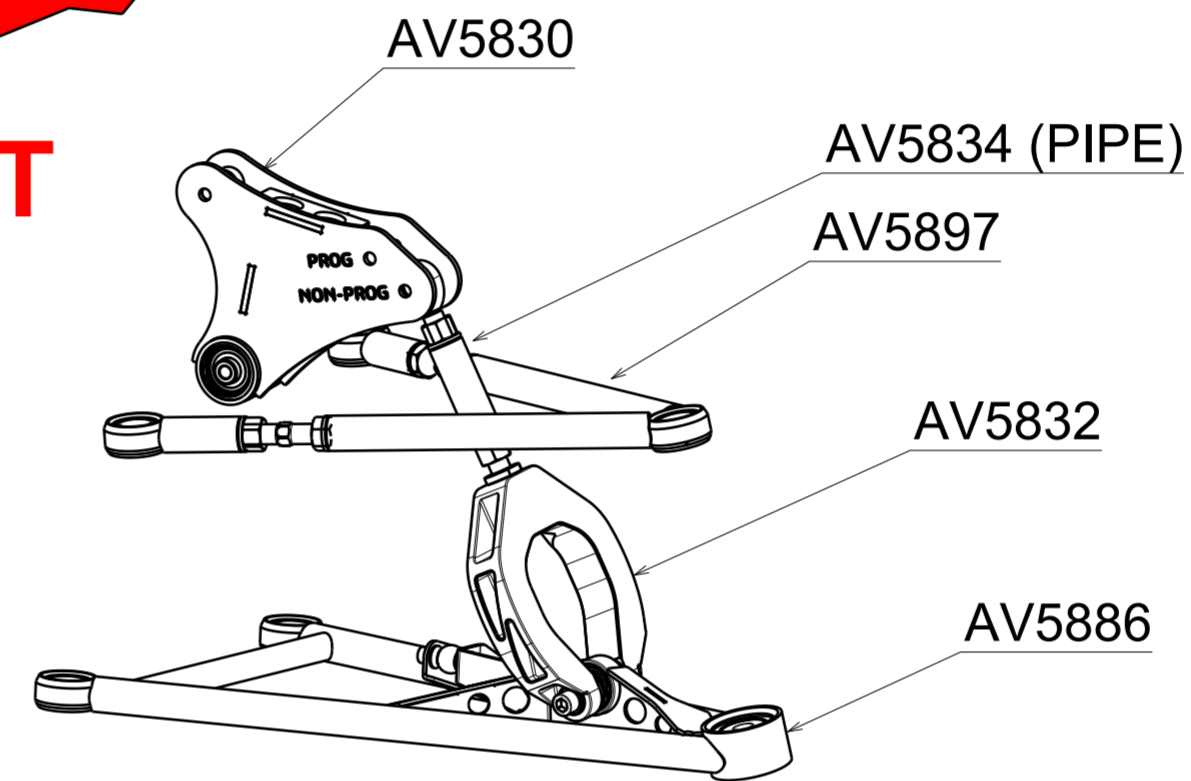

**FRONT**

**REAR**

PART NR	PART NAME	QTY
AV5830	FC2 ROCKER FRONT ASSEMBLY	2
AV5832	FC2 PUSHROD FRONT ASSEMBLY L=350mm	2
AV5834	FC2 PUSHROD FRONT PIPE (AV5832)	2
AV5838	FC2 WISHBONE REAR LOWER RIGHT ASSEMBLY	1
AV5849	FC2 WISHBONE REAR UPPER RIGHT ASSEMBLY	1
AV5851	FC2 WISHBONE REAR UPPER LEFT ASSEMBLY	1
AV5853	FC2 WISHBONE REAR LOWER LEFT ASSEMBLY	1
AV5865	FC2 ROCKER REAR ASSEMBLY	2
AV5871	FC2 PUSHROD REAR NON PROGRESSIVE ASSY L=305mm	2
AV5872	FC2 PUSHROD REAR NON PROGRESSIVE PIPE (AV5871)	2
AV5874	FC2 PUSHROD REAR PROGRESSIVE ASSY L=270mm	2
AV5875	FC2 PUSHROD REAR PROGRESSIVE PIPE (AV5874)	2
AV5877	FC2 WISHBONE FRONT LOWER LEFT ASSEMBLY	1
AV5883	FC2 WISHBONE FRONT UPPER LEFT ASSEMBLY	1
AV5886	FC2 WISHBONE FRONT LOWER RIGHT ASSEMBLY	1
AV5897	FC2 WISHBONE FRONT UPPER RIGHT ASSEMBLY	1

**SUPERCAR LITES**

**Olsbergs MSE**

**Avitas  
Motorsport**

AV6007

WISHBONES  
AND  
PUSHRODS